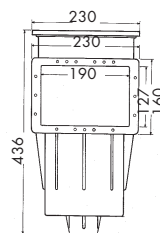

EASE OF USE

- Overflow ø 32 , flow rate adjusting valve, Site protection (vinyl), Self-adhesive gasket screw cover trim, Drilling template (panel version).
- Many accessories available: Extension collar, plug, drawn reduction, Skim-Vac.

Available in white but also in colour: sand, light grey and dark grey

Small face opening
3111