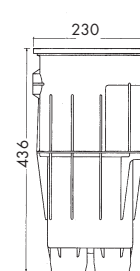

EXTRA DURABILITY

- ▶ The skimmer's body is made of one part (one welding only between the skimmer and the track).
- ▶ Material: in ABS treated against UV.

EASE OF USE

- ▶ Overflow ø 32 , flow rate adjusting valve, Site protection (vinyl), Self-adhesive gasket screw cover trim, Drilling template (panel version).
- ▶ Many accessories available: Extension collar, plug, drawn reduction, Skim-Vac.

Wide face opening skimmer
3119

| Description | Feed through size in mm | Concrete ref. | Vinyl ref. | Panel ref. |
|------------------------------|-------------------------|---------------|------------|------------|
| Premium Skimmer series | | | | |
| Small skimmer | 139 | 3110 | 3111 | |
| Small skimmer + 1 extension | 197 | | | 3107 |
| Small Skimmer + 3 extensions | 313 | | | 3109 |
| Large extension | 311 | 3118 | 3119 | |
| Extension | | SKX16001BE | SKX16001VE | |
| Glue ABS (200ml) | | | | 11925 |