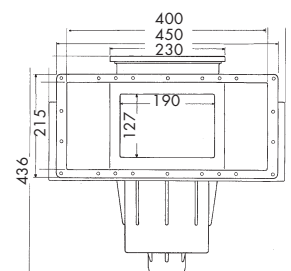

Wide face opening skimmer
3119

| Description | Feed through size in mm | Concrete ref. | Vinyl ref. | Panel ref. |
|------------------------------|-------------------------|---------------|------------|------------|
| Premium Skimmer series | | | | |
| Small skimmer | 139 | 3110 | 3111 | |
| Small skimmer + 1 extension | 197 | | | 3107 |
| Small Skimmer + 3 extensions | 313 | | | 3109 |
| Large extension | 311 | 3118 | 3119 | |
| Extension | | SKX16001BE | SKX16001VE | |
| Glue ABS (200ml) | | | | 11925 |